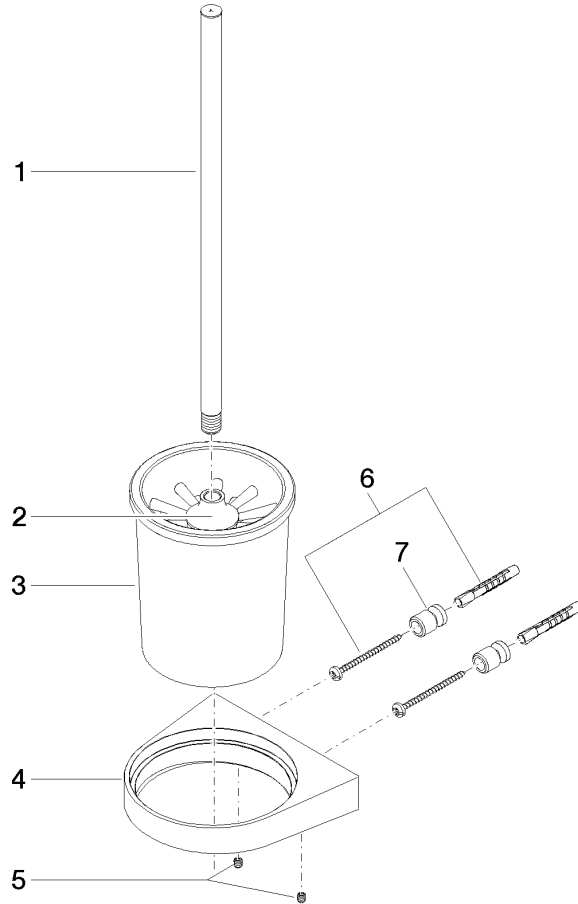

83 900 970

- crystal glass
- brush, matte black
- width 126mm
- height 415 mm
- 120mm projection

Fits: CL.1, LISSÉ, META

	Chrome	83 900 970-00
	Brushed Platinum	83 900 970-06
	Dark Chrome	83 900 970-19
	Light Gold	83 900 970-26
	Brushed Light Gold	83 900 970-27
	Brushed Durabronze (23kt Gold)	83 900 970-28
	Matte Black	83 900 970-33
	Brushed Bronze	83 900 970-42
	Brushed Champagne (22kt Gold)	83 900 970-46
	Champagne (22kt Gold)	83 900 970-47
	Brushed Chrome	83 900 970-93
	Brushed Dark Platinum	83 900 970-99

83 900 970

mm [inches]

83 900 970

Parts for other finishes can be found here: Brushed Platinum

Spare parts list

No.	Item Number	Name	Quantity used	Delivery time
1	90 20 97 507 00-00	handle	1	10
2	90 18 50 601 00 90	brush	1	2
3	90 90 04 008 00 82	glass	1	2
4	08 17 97 506-00	holder	1	10
5	90 31 11 030 00 90	pin	2	2
6	05 17 20 726 02 90	fixing set	1	2
7	08 17 20 726 90	holder	2	2