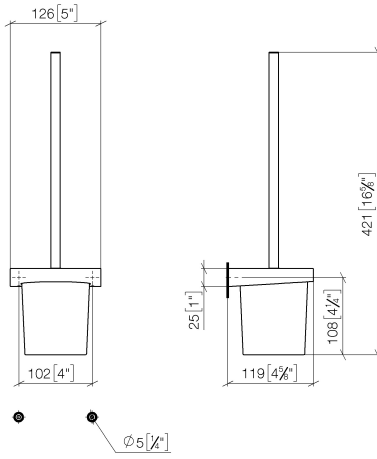

83 900 970

- crystal glass
- brush, matte black
- width 126mm
- height 415 mm
- 120mm projection

Fits: CL.1, LISSÉ, META

	Chrome	83 900 970-00
	Brushed Platinum	83 900 970-06
	Dark Chrome	83 900 970-19
	Light Gold	83 900 970-26
	Brushed Light Gold	83 900 970-27
	Brushed Durabronze (23kt Gold)	83 900 970-28
	Matte Black	83 900 970-33
	Brushed Bronze	83 900 970-42
	Brushed Champagne (22kt Gold)	83 900 970-46
	Champagne (22kt Gold)	83 900 970-47
	Brushed Chrome	83 900 970-93
	Brushed Dark Platinum	83 900 970-99

83 900 970

mm [inches]

83 900 970

Parts for other finishes can be found here: Brushed Platinum

Spare parts list

No.	Item Number	Name	Quantity used	Delivery time
1	90 20 97 507 00-00	handle	1	10
2	90 18 50 601 00 90	brush	1	2
3	90 90 04 008 00 82	glass	1	2
4	08 17 97 506-00	holder	1	10
5	90 31 11 030 00 90	pin	2	2
6	05 17 20 726 02 90	fixing set	1	2
7	08 17 20 726 90	holder	2	2